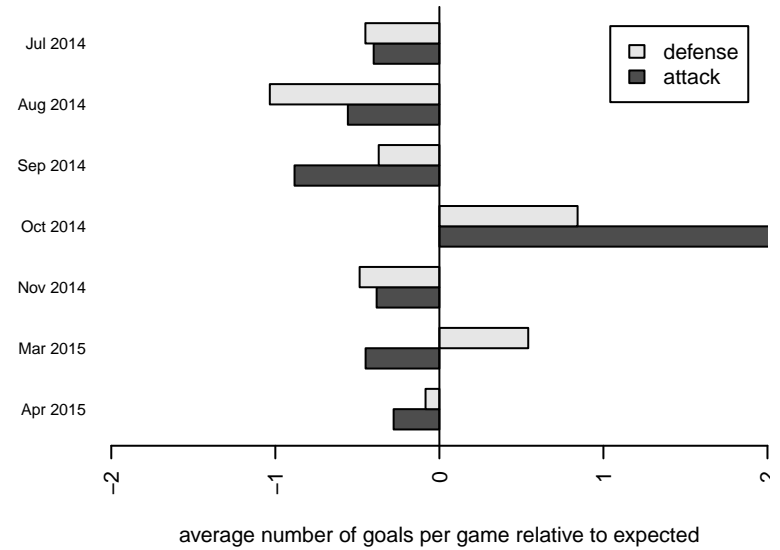

Performance relative to 13 month average