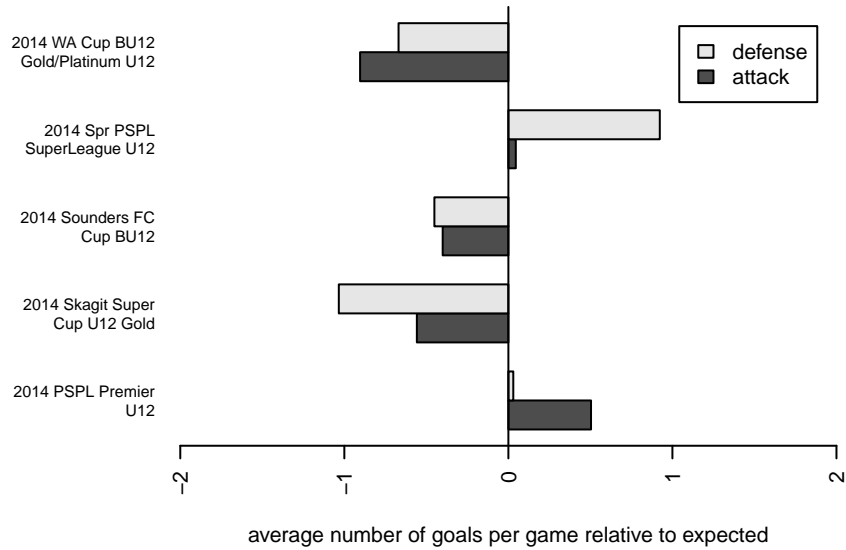

Performance relative to 13 month average