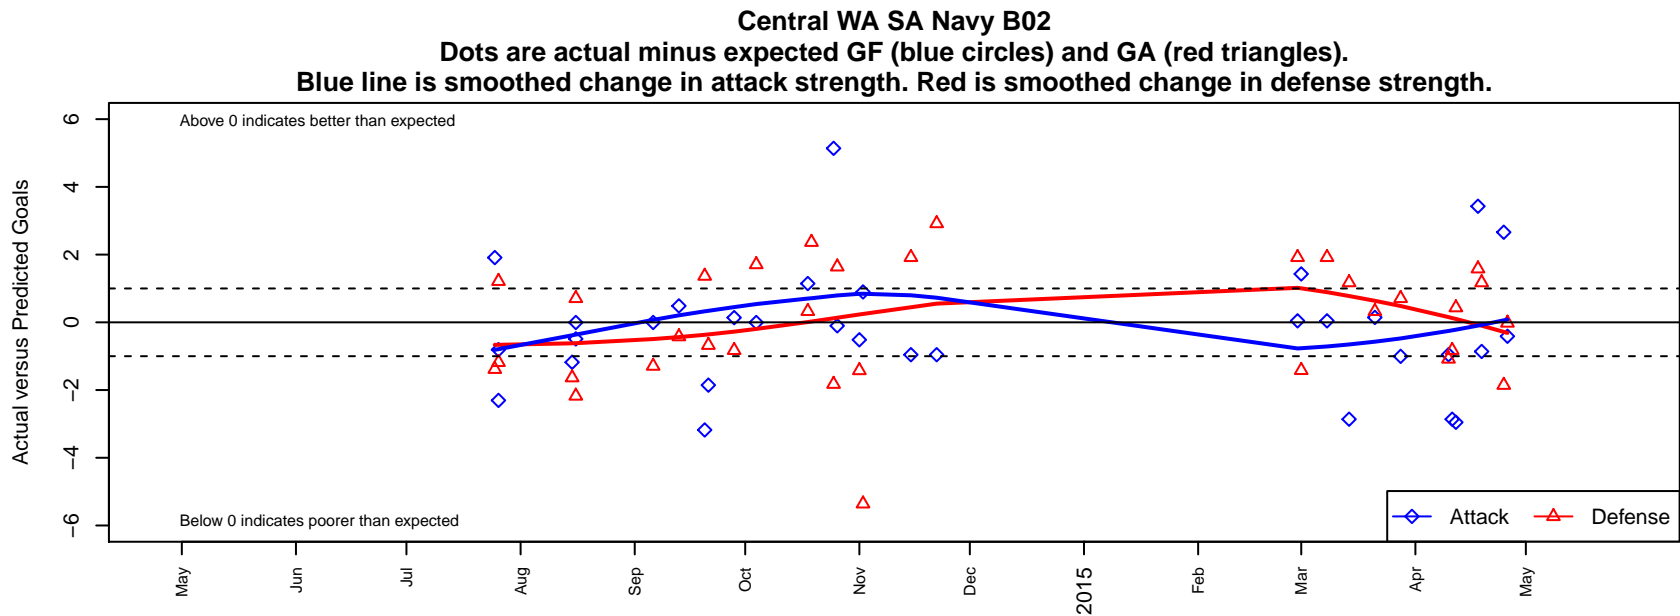

## Central WA SA Navy B02

Central WA Soccer Academy  
Yakima, WA

B02 total strength=750

attack=1.24 defense=0.57

fall league = PSPL Premier U12

spr league = Spr PSPL SuperLeague U12

notes= Bakker 2014

alt names used:

2014 PSPL Premier U12

2014 Spr PSPL SuperLeague U12

2014 WA Cup BU12 Gold/Platinum U12

**attack and defense variance (black dot)  
relative to other teams  
and top 10 in region**

**attack and defense rating  
relative to others at age  
and all opponents in last 13 months**