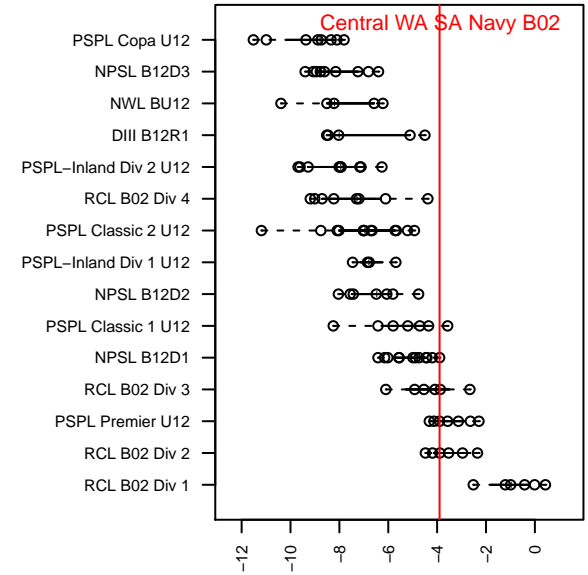

## Central WA SA Navy B02

Central WA Soccer Academy  
Yakima, WA

B02 total strength=750

attack=1.24 defense=0.57

fall league = PSPL Premier U12

spr league = Spr PSPL SuperLeague U12

notes= Bakker 2014

alt names used:

2014 PSPL Premier U12

2014 Spr PSPL SuperLeague U12

2014 WA Cup BU12 Gold/Platinum U12

**attack and defense variance (black dot)  
relative to other teams  
and top 10 in region**

**attack and defense rating  
relative to others at age  
and all opponents in last 13 months**